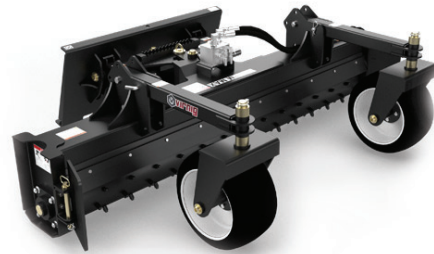

Fall Special Hydraulic Attachments for CTLs!

\$1K Off Brush Cutters

\$1K Off Power Rakes

\$750 Off Pick-Up Brooms

\$500 Off Grapple Buckets

Ask about **Special Discounts** on In-Stock
Mini-Ex Hydraulic Couplers & Thumbs!